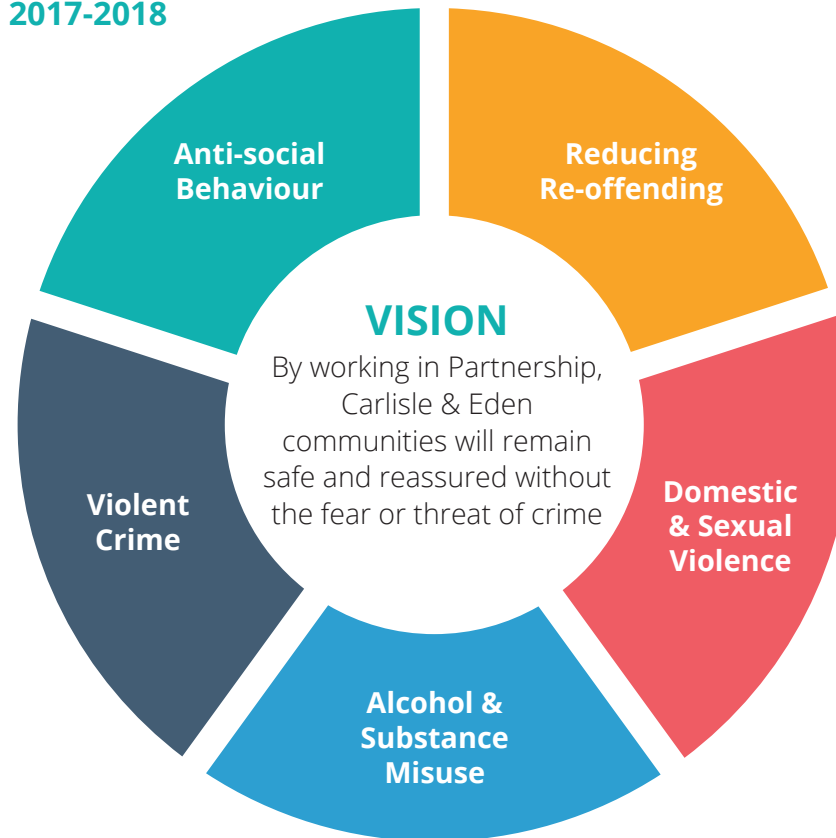

MESSAGE FROM THE CHAIR

Partnership working is often the most effective way of providing good strong, joined up solutions to issues that affect communities. Carlisle and Eden Community Safety Partnership (CSP) is an example of how public agencies can work together to show leadership in tackling problems within our communities.

The CSP is a statutory body which works to address crime and disorder. Along with CSPs in the West and South of the county we work to make our county safer for residents.

As the newly appointed Chair of Carlisle and Eden CSP I am looking forward to continue to work alongside the dedicated members of our own CSP as well as collaboratively with the other two CSPs. We already have strong leadership and I hope to enhance and drive this forward.

Cyber crime and Child Sex Exploitation will be priorities along with Anti Social Behaviour and Alcohol-Related Crime amongst other ongoing issues.

We will continue to work with the Office of the Police and Crime Commissioner, who provide financial support, and continue to undertake the good work in making our county a safer place over the coming year.

Lee Sherriff

North Cumbria CSP Chair

To view the full strategic assessment on which this plan is based please go to:

www.cumbriobservatory.org.uk

KEY PRIORITIES 2017-2018

TACKLING PRIORITIES 2017-2018

Violent Crime – This will be managed through the Problem Solving Group, Pubwatch and statutory partners.