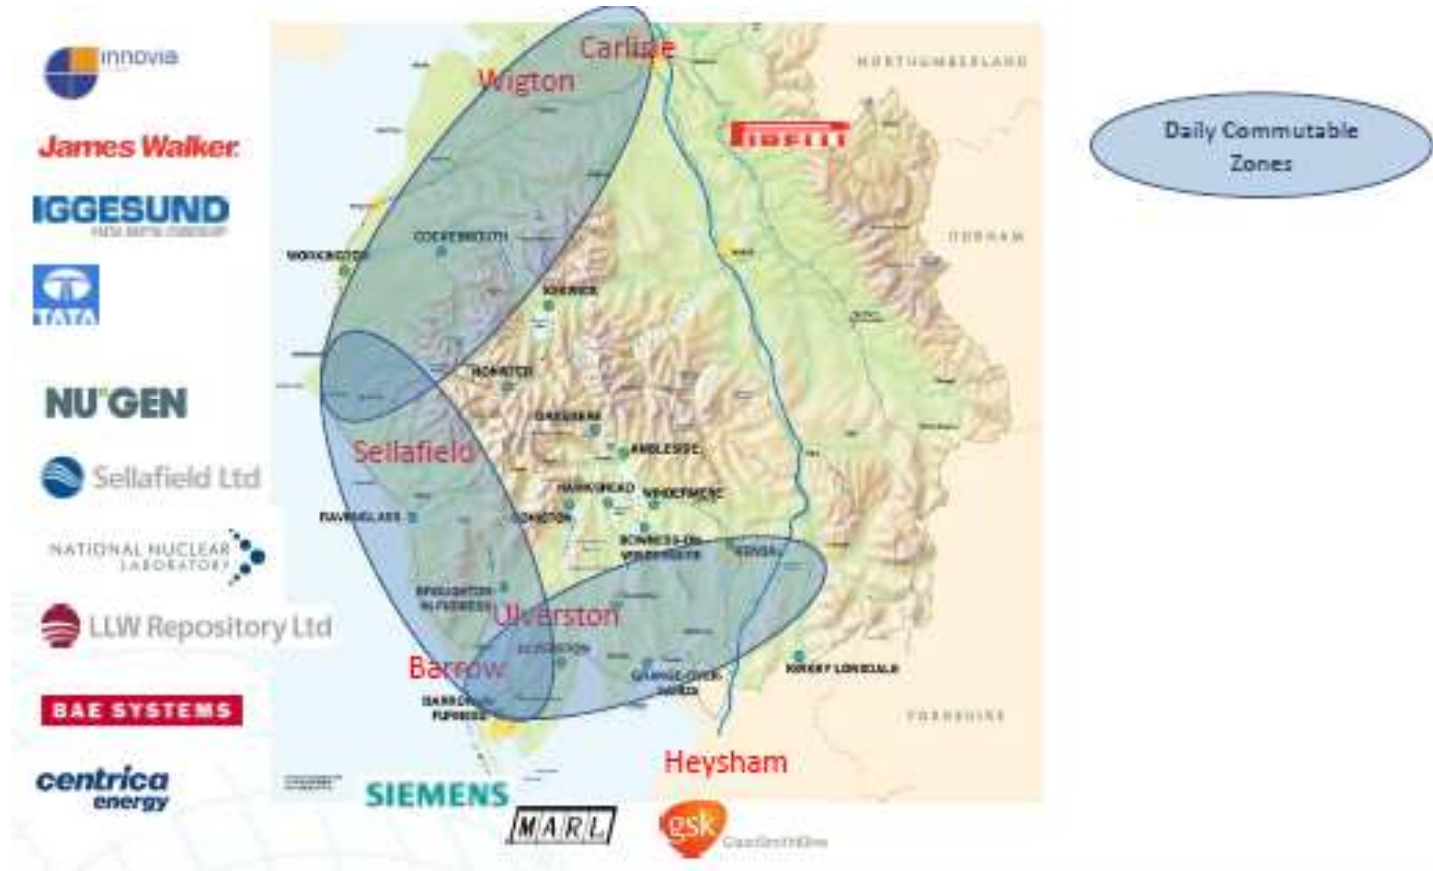

Key Issues

CARLISLE
CITY COUNCIL

www.carlisle.gov.uk